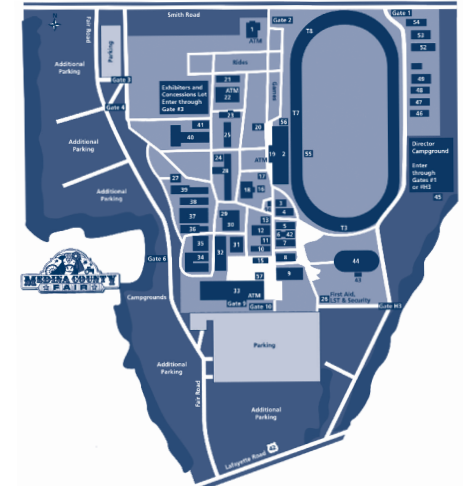

Location Abbreviations:

SWA: Swine Arena	PAV: Pavilion
SA: Show Arena	FO: Fair Office
HA: Horse Arena	CC: Community Center
OSB: Open Sheep Barn	PEPSI: Pepsi Building
RB: Rabbit Barn	GRAND: Grandstand
ET: Entertainment Tent	PB: Poultry Barn

Agriculture Tent and Scavenger Hunt. Tent is open from 10:00 a.m.-9:00 p.m. daily. Closes at 6:00 p.m. Sunday

Beer Garden Hours: Mon.-Sat. 4:00-10:00 p.m.
Sunday: 3:00-8:00 p.m. Sunday

Medina County Fair

720 W. Smith Rd., Medina, OH 44256

Phone: 330-723-9633

medinaohiofair.com

FAIRGROUNDS MAP KEY

- | | |
|-------------------------------|--------------------------------------|
| 1. Fair Office | 26. First Aid/LST Security |
| 2. Grandstand | 27. Pepsi Building |
| 3. Meeting Room | 28. Dairy Cattle Barn |
| 4. Storage | 29. Milking Parlor |
| 5. Agricultural Products | 30. Show Arena |
| 6. Restrooms/Shower | 31. Jr. Fair Dairy/Goats |
| 7. Jr. Fair Horse Barn | 32. Jr. Fair Swine |
| 8. Jr. Fair Horse Barn | 33. Commercial Exhibit Building |
| 9. Jr. Fair Horse Barn | 34. Draft Horse/Pony |
| 10. Jr. Fair Still Exhibits | 35. Jr. Fair Poultry |
| 11. Jr. Fair Office | 36. Education Building |
| 12. Jr. Fair Activities | 37. Jr. Fair Beef |
| 13. Milkshake Booth | 38. Open Class Beef |
| 14. On Grounds Office | 39. Jr. Fair Sheep/Pygmy Goat |
| 15. Agricultural/ENT Tents | 40. Sheep Barn |
| 16. Lerch's Donuts | 41. Swine/Meat Goat Barn |
| 17. Willy's On Main | 42. Maintenance Building |
| 18. Pavilion | 43. Jr. Fair Announcer Booth (Horse) |
| 19. Announcer's Booth | 44. Horse Show Arena |
| 20. Solomon's Café | 45 - 54. Horse Barns |
| 21. Flowers/Antiques | 55. Infield Tower |
| 22. Home/Arts/Crafts/Photo | 56. Beer Garden |
| 23. Restroom/Shower | 57. Fair Merch Building |
| 24. Security | |
| 25. Rabbit Barn Jr. Fair/Open | |